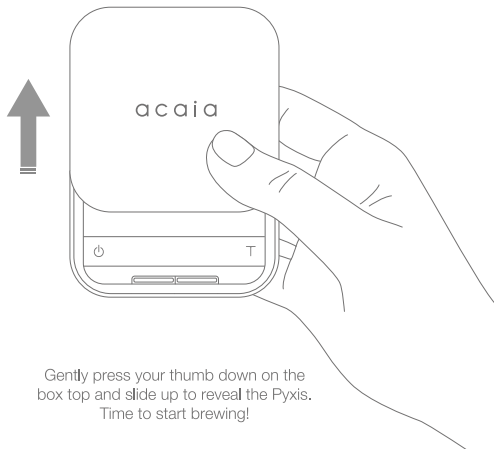

acaia

GET STARTED

acaia

Need help? Contact us at support@acaia.co

SLIDE TO OPEN

QUICK START GUIDE

TURN ON/OFF

1. [Press] ⏻ to **turn on** the scale.
2. [Double Tap] ⏻ to **turn off** the scale.

TARE WEIGHT

- [Press] T to **tare/zero** the weight.

SWITCH MODES

- [Long Press] ⏻ to **switch modes**.

- Weighing Mode
- Dual Display Mode
- Auto Start Mode

*To view the full instructions on how each mode operates, please visit our manual online.